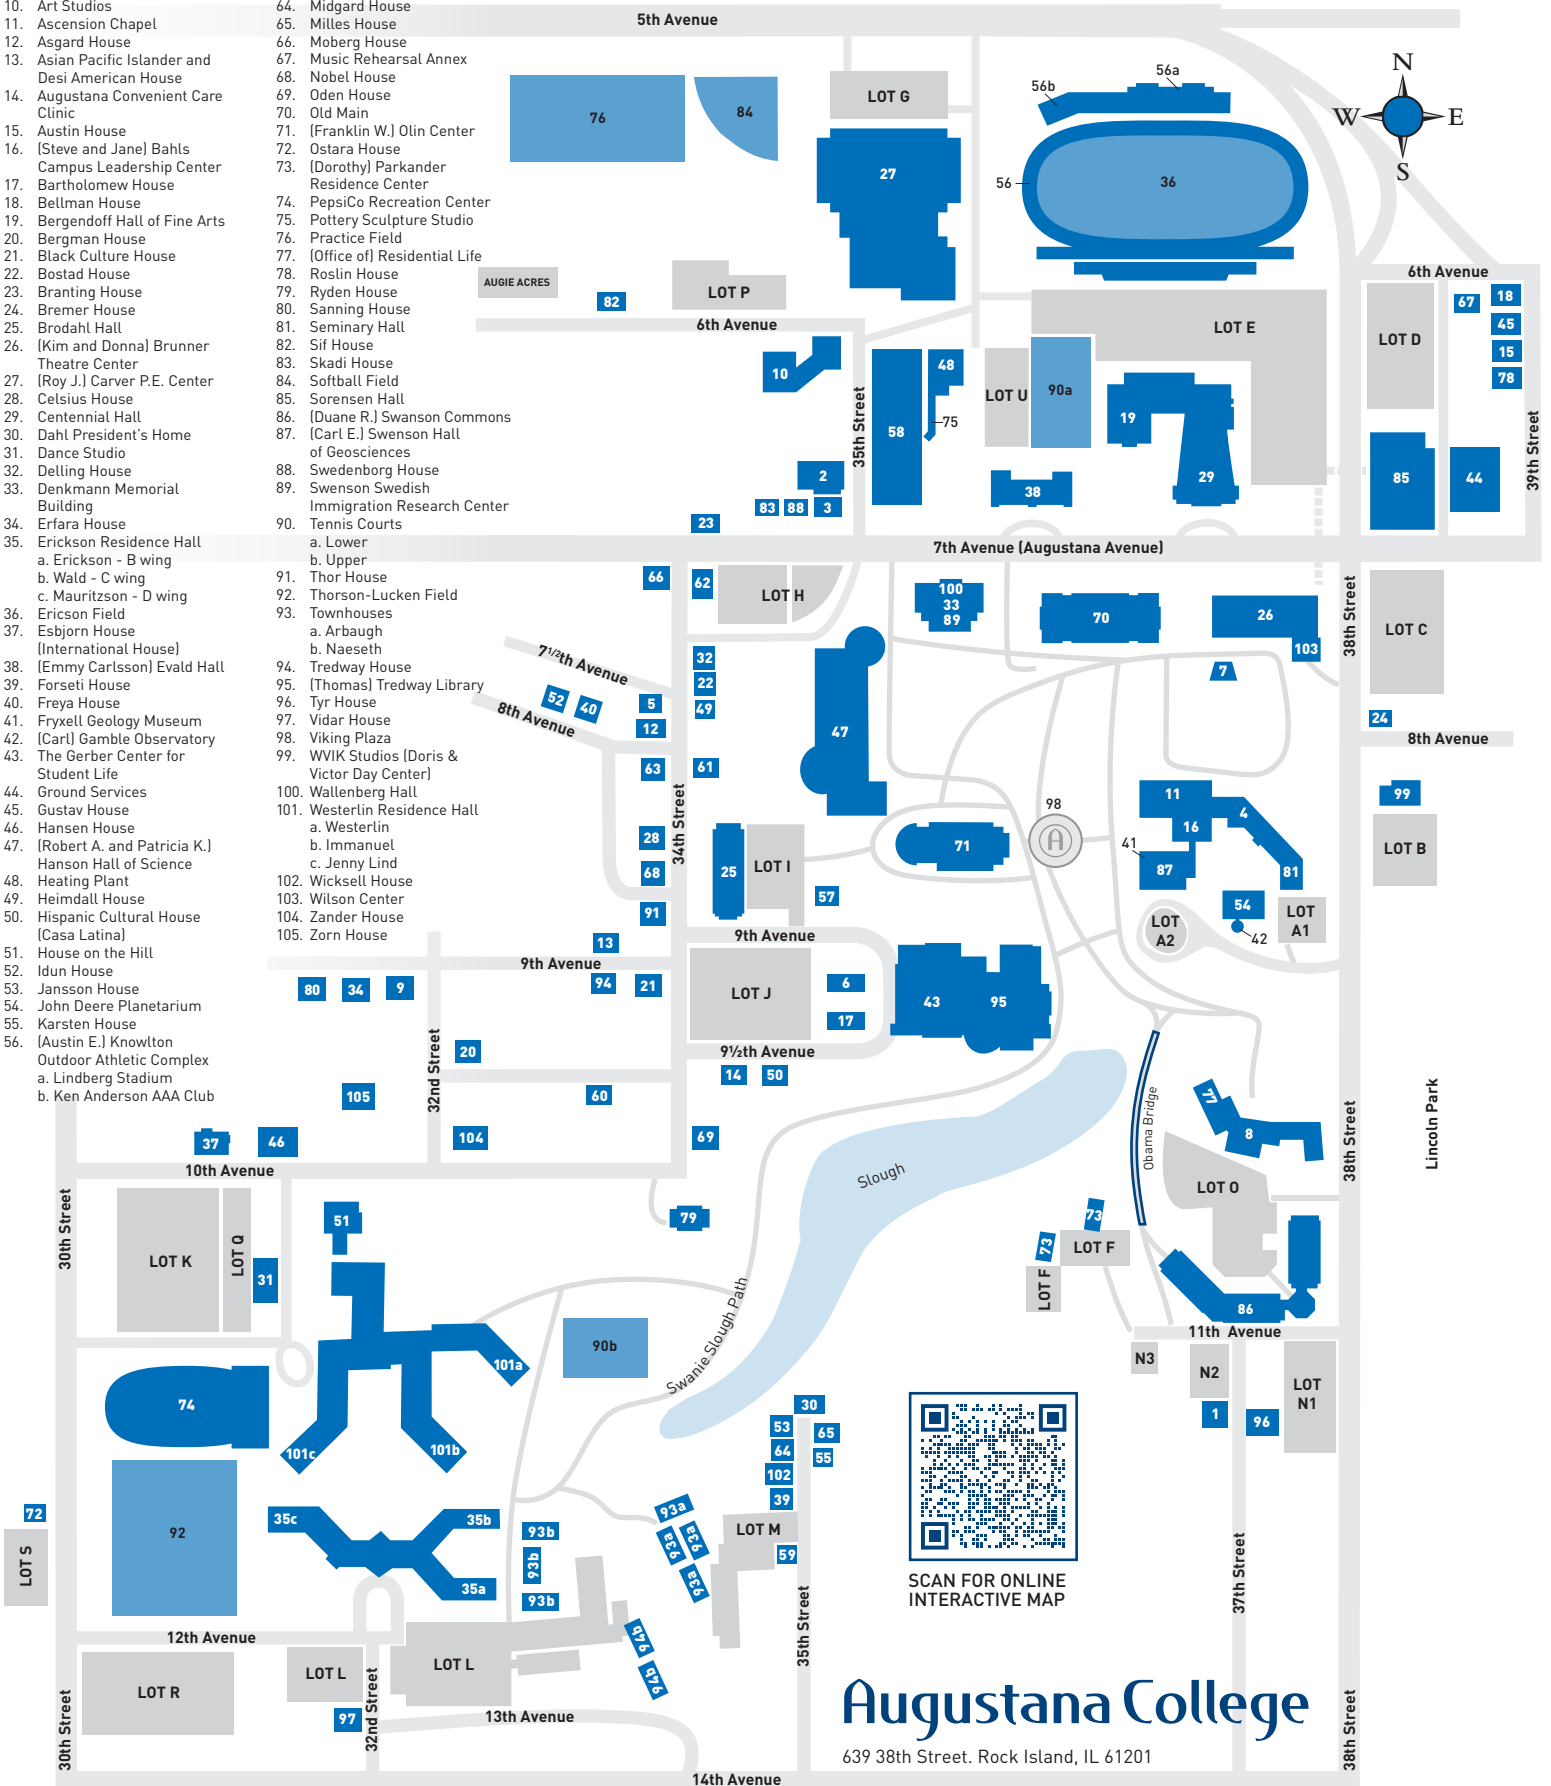

1. 11th Avenue Flats
2. Abbey Art Studios
3. Abbey House
4. [Office of] Admissions
5. Andeberg House
6. Anderson House
7. [Ruth and Lefty] Anderson Pavilion
8. Andreen Hall
9. Ansvar House
10. Art Studios
11. Ascension Chapel
12. Asgard House
13. Asian Pacific Islander and Desi American House
14. Augustana Convenient Care Clinic
15. Austin House
16. [Steve and Jane] Bahls Campus Leadership Center
17. Bartholomew House
18. Bellman House
19. Bergendoff Hall of Fine Arts
20. Bergman House
21. Black Culture House
22. Bostad House
23. Branting House
24. Bremer House
25. Brodahl Hall
26. [Kim and Donna] Brunner Theatre Center
27. [Roy J.] Carver P.E. Center
28. Celsius House
29. Centennial Hall
30. Dahl President's Home
31. Dance Studio
32. Delling House
33. Denkmann Memorial Building
34. Erfara House
35. Erickson Residence Hall
 - a. Erickson - B wing
 - b. Wald - C wing
 - c. Mauritzson - D wing
36. Ericson Field
37. Esbjorn House [International House]
38. [Emmy Carlsson] Evald Hall
39. Forseti House
40. Freya House
41. Fryxell Geology Museum
42. [Carl] Gamble Observatory
43. The Gerber Center for Student Life
44. Ground Services
45. Gustav House
46. Hansen House
47. [Robert A. and Patricia K.] Hanson Hall of Science Heating Plant
48. Heimdall House
49. Hispanic Cultural House [Casa Latina]
51. House on the Hill
52. Idun House
53. Jansson House
54. John Deere Planetarium
55. Karsten House
56. [Austin E.] Knowlton Outdoor Athletic Complex
 - a. Lindberg Stadium
 - b. Ken Anderson AAA Club
57. Levander House
58. [Peter J.] Lindberg, M.D., Center for Health and Human Performance and Anne Greve Lund Natatorium
59. Lindgren House
60. Loki House
61. Lundholm House
62. Lutheran House
63. Martinson House
64. Midgard House
65. Milles House
66. Moberg House
67. Music Rehearsal Annex
68. Nobel House
69. Oden House
70. Old Main
71. [Franklin W.] Olin Center
72. Ostara House
73. [Dorothy] Parkander Residence Center
74. PepsiCo Recreation Center
75. Pottery Sculpture Studio
76. Practice Field
77. [Office of] Residential Life
78. Roslin House
79. Ryden House
80. Sanning House
81. Seminary Hall
82. Sif House
83. Skadi House
84. Softball Field
85. Sorensen Hall
86. [Duane R.] Swanson Commons
87. [Carl E.] Swenson Hall of Geosciences
88. Swedenborg House
89. Swenson Swedish Immigration Research Center
90. Tennis Courts
 - a. Lower
 - b. Upper
91. Thor House
92. Thorson-Lucken Field
93. Townhouses
 - a. Arbaugh
 - b. Naeseth
94. Tredway House
95. [Thomas] Tredway Library
96. Tyr House
97. Vidar House
98. Viking Plaza
99. WVIK Studios [Doris & Victor Day Center]
100. Wallenberg Hall
101. Westerlin Residence Hall
 - a. Westerlin
 - b. Immanuel
 - c. Jenny Lind
102. Wicksell House
103. Wilson Center
104. Zander House
105. Zorn House